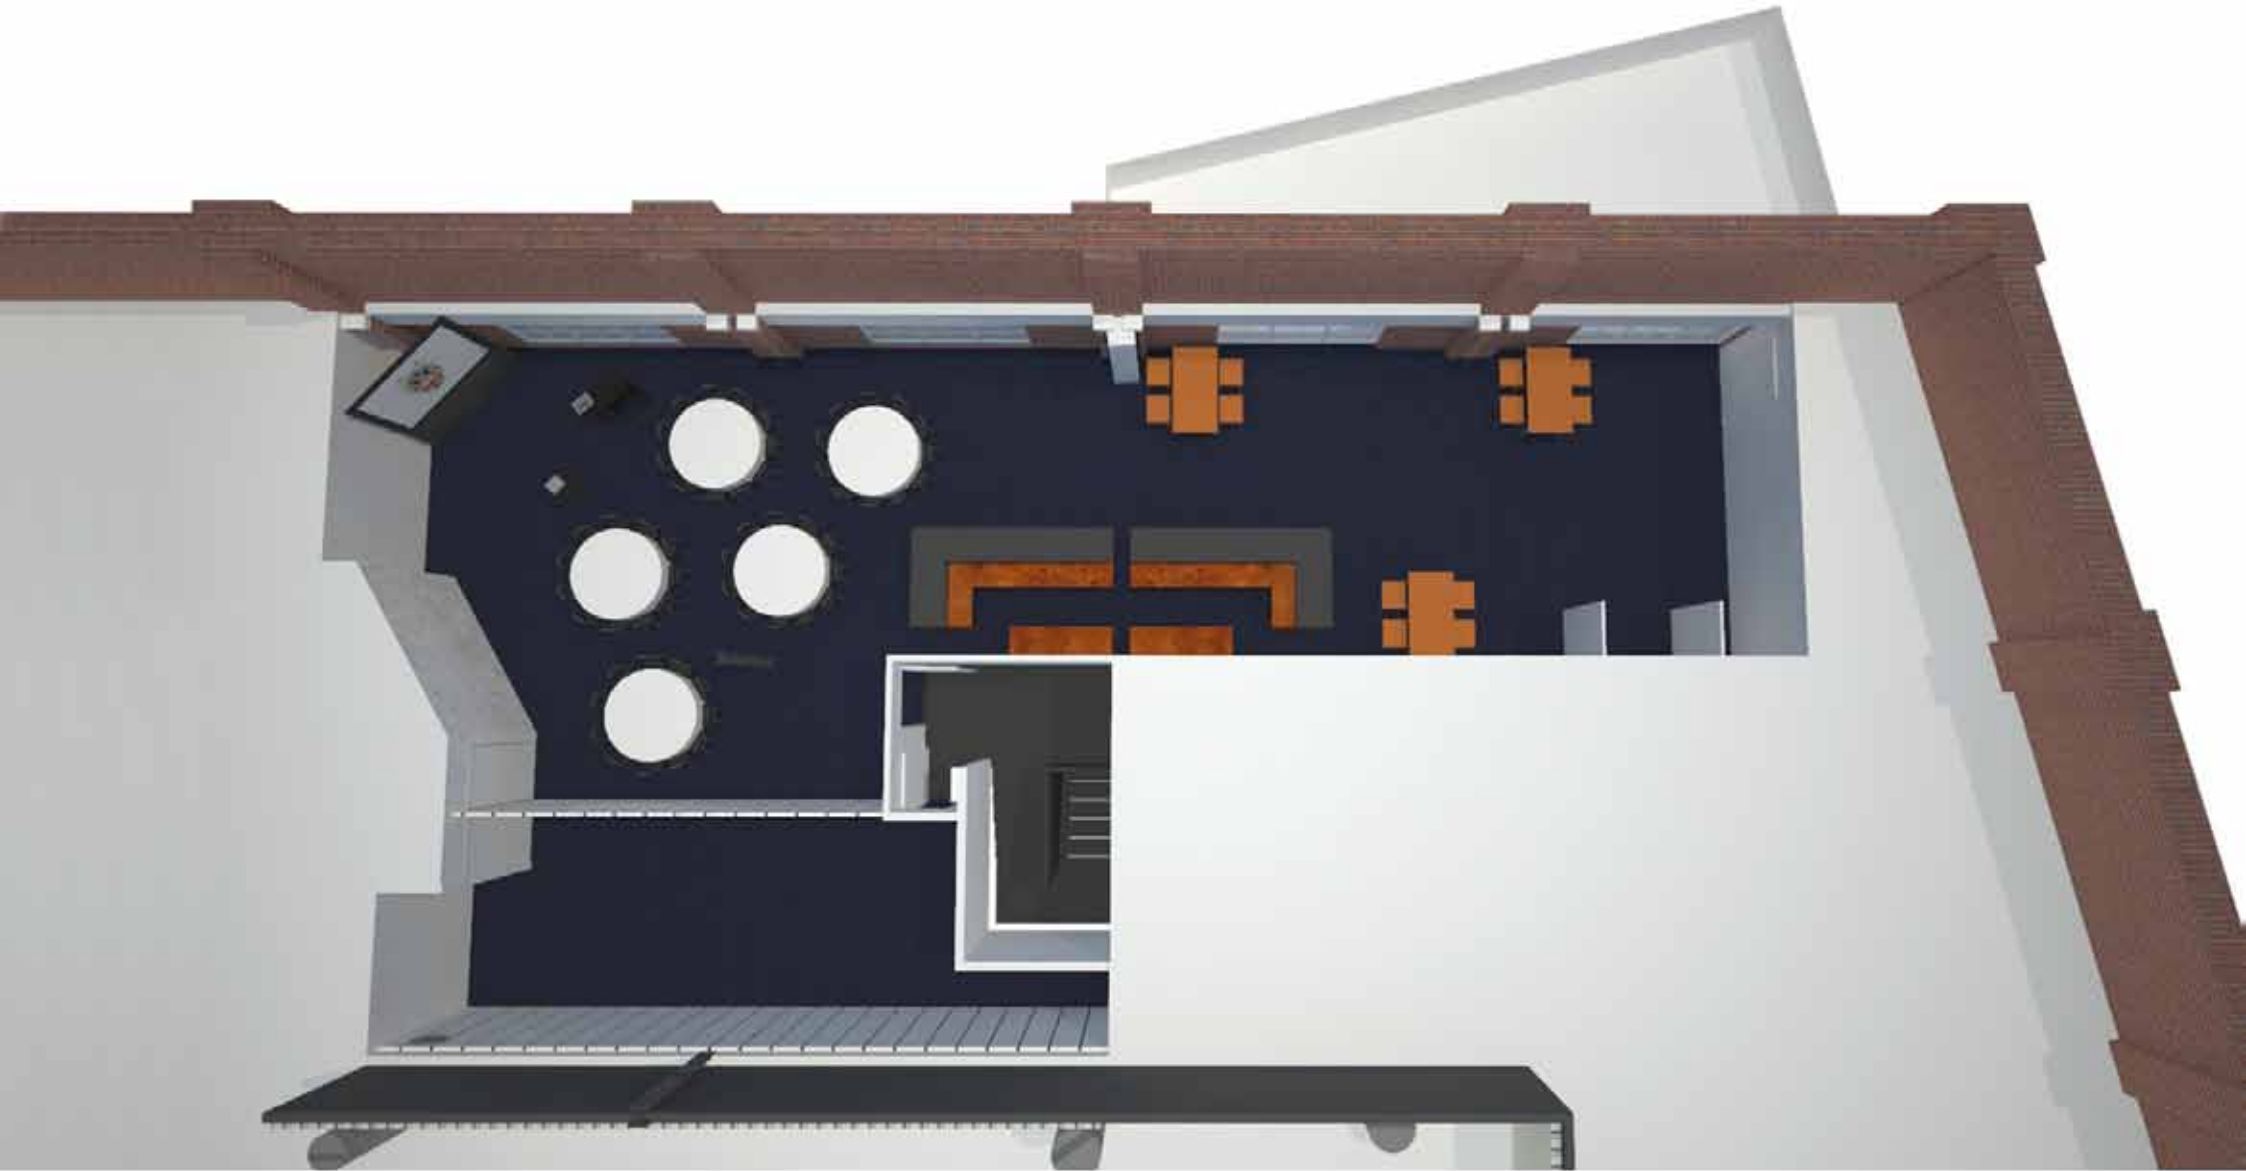

THEATRE - 100 PAX

TE ARO

TE ARO
THEATRE - 200 PAX

TE ARO

PLANS DESIGNED BY MULTI-MEDIA SYSTEMS LTD

WATERFRONT ROOM

BANQUET - 30 PAX

PLANS DESIGNED BY MULTI-MEDIA SYSTEMS LTD

WATERFRONT ROOM

BANQUET - 50 PAX

PLANS DESIGNED BY MULTI-MEDIA SYSTEMS LTD

WATERFRONT ROOM

BANQUET - 80 PAX

PLANS DESIGNED BY MULTI-MEDIA SYSTEMS LTD

WATERFRONT ROOM

THEATRE - 40 PAX